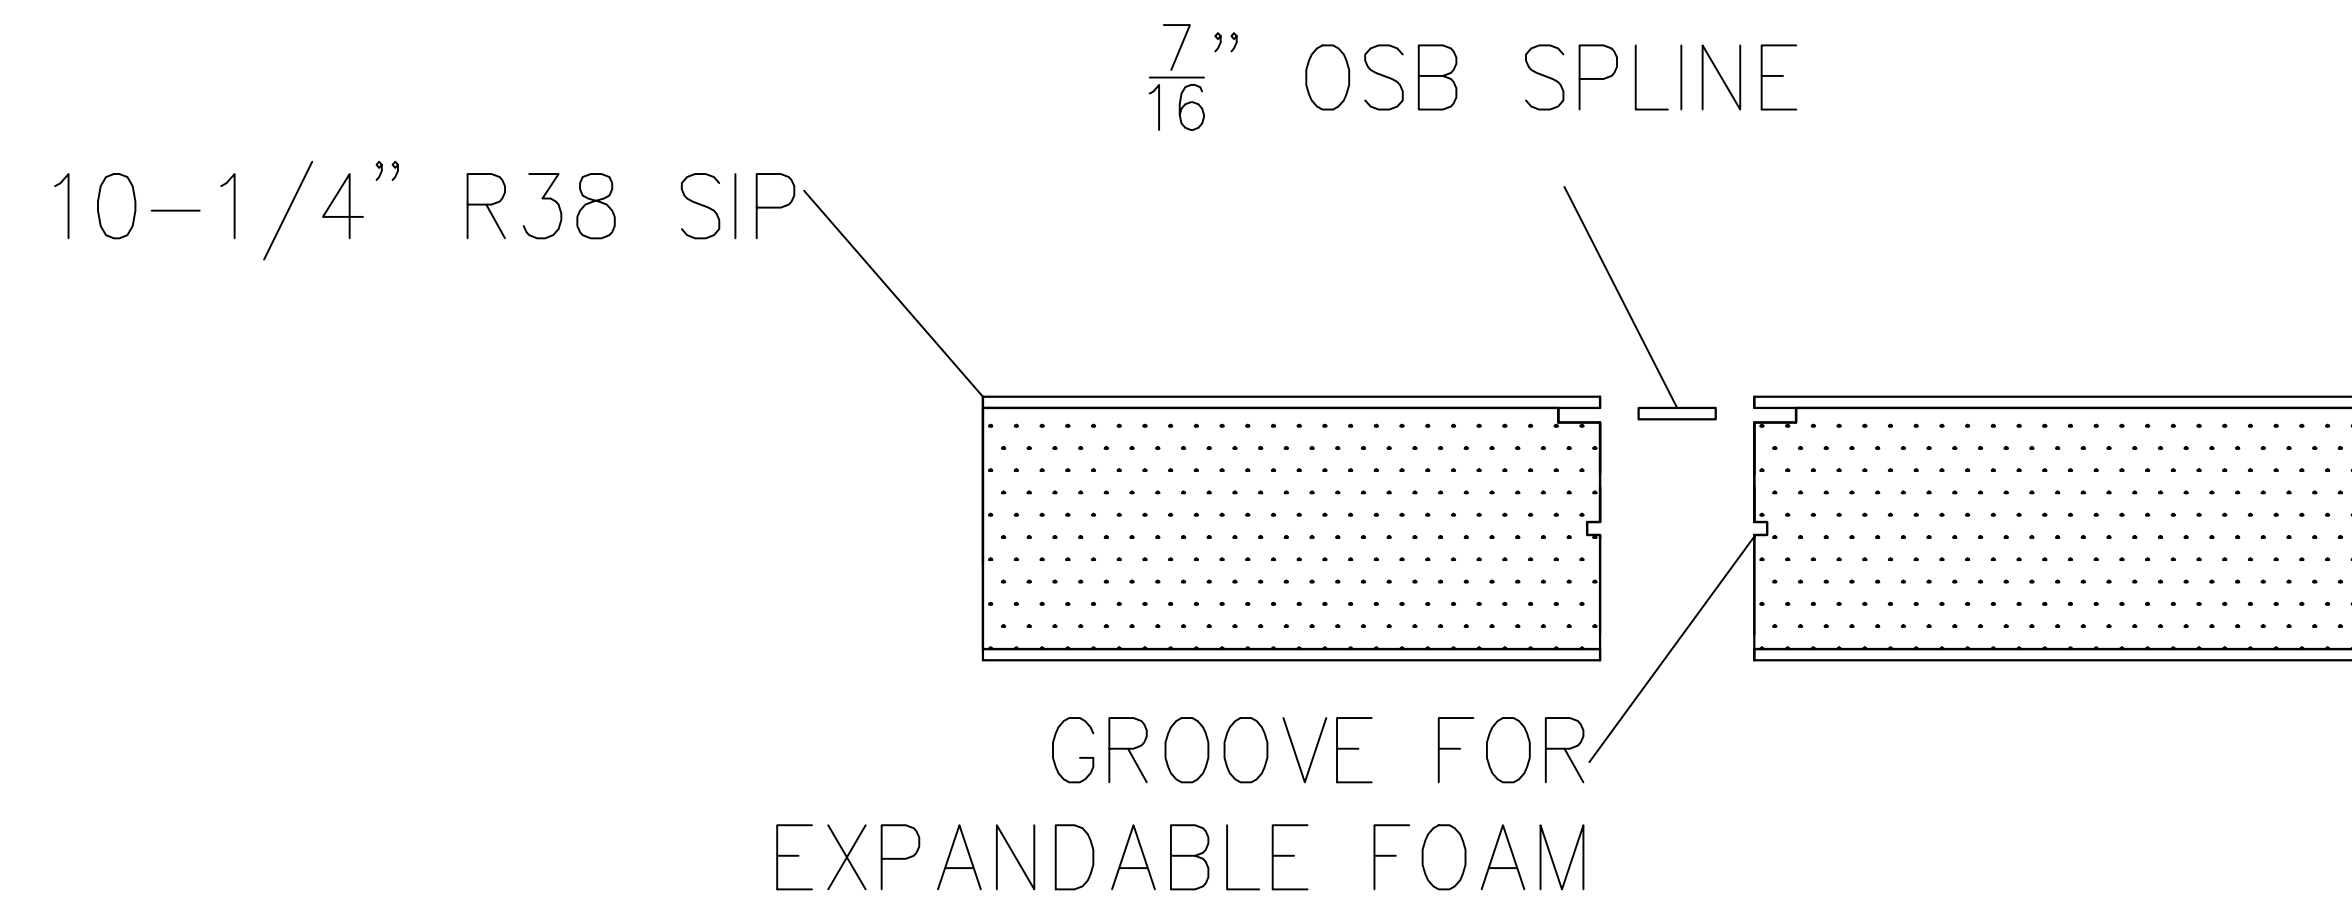

WALL SIP SPLINE CONNECTION

ROOF SIP TOP SPLINE CONNECTION

DOUBLE 2X6 WALL SIP SPLINE CONNECTION

ROOF SIP DOUBLE SPLINE CONNECTION

WALL SIP SPLINE CONNECTION

DOUBLE 2X10 ROOF SPLINE CONNECTION